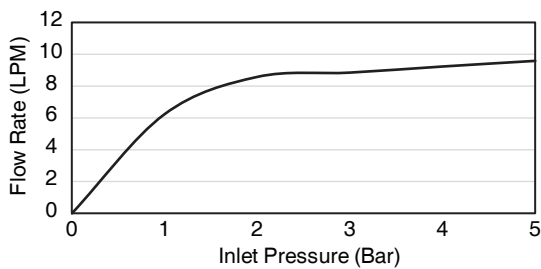

Specified Model

Model	Description	Colors/Finishes	
K-EX27030T-4	Occasion 2 way shower column	☐ CP: Polished Chrome	☐ Others
K-EX27032T-4	Occasion 3 way shower column	☐ CP: Polished Chrome	☐ Others

For a full range of color finishes in your market please contact your local Kohler representative.

Flow Curve (Showerhead)