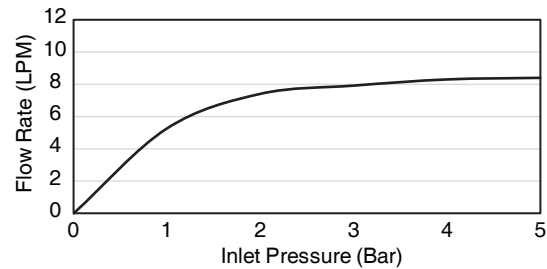

Flow Curve (Hand shower)

K-EX27030T-4, K-EX27032T-4